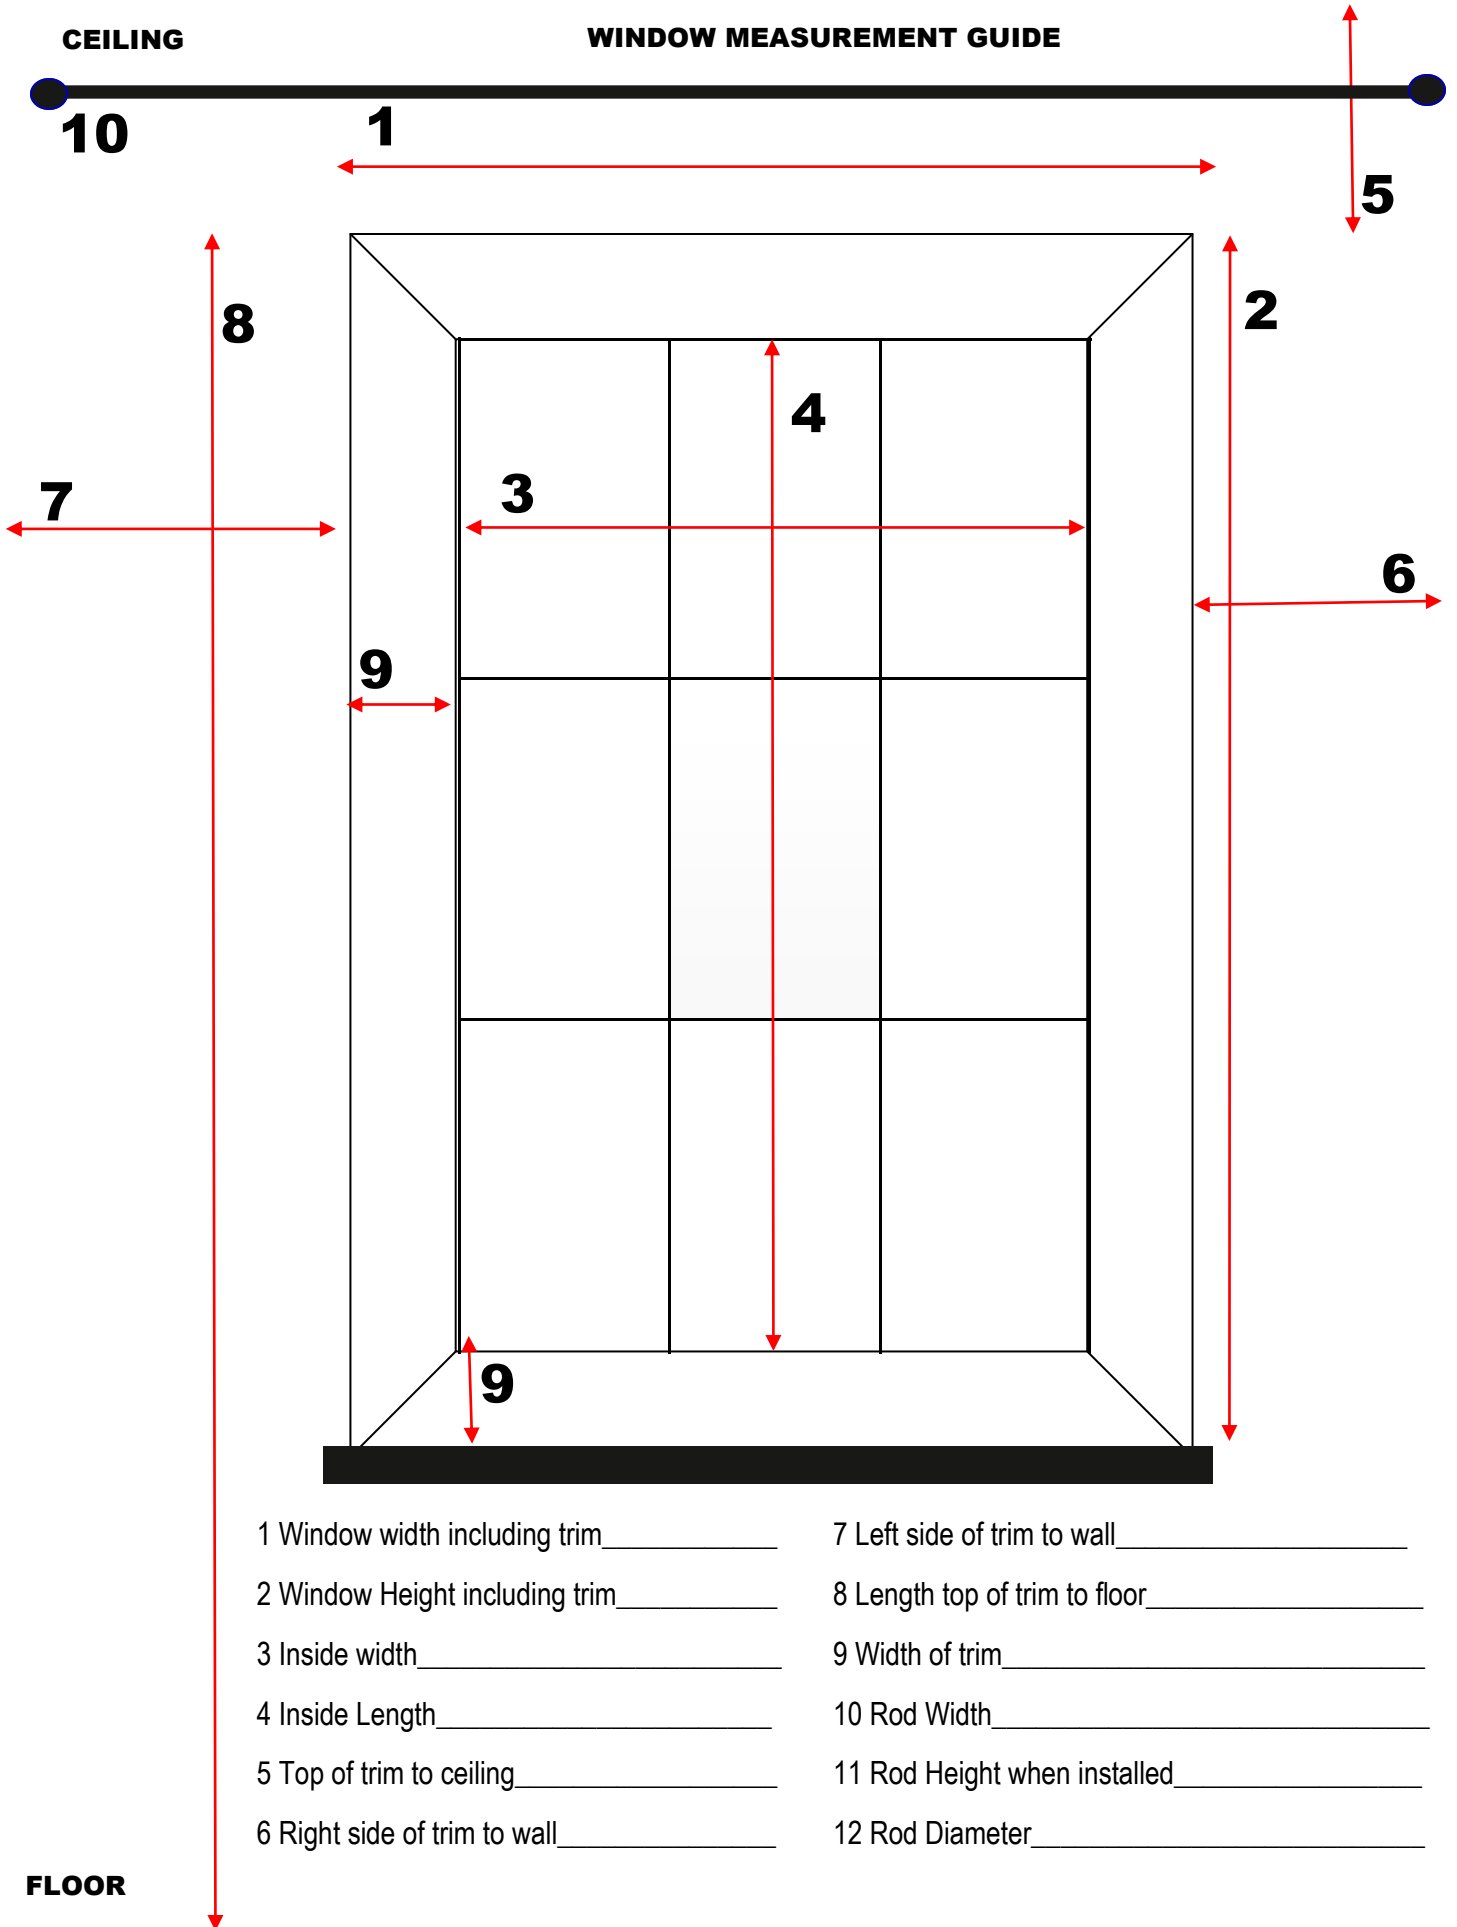

CEILING

WINDOW MEASUREMENT GUIDE

1 Window width including trim _____

7 Left side of trim to wall _____

2 Window Height including trim _____

8 Length top of trim to floor _____

3 Inside width _____

9 Width of trim _____

4 Inside Length _____

10 Rod Width _____

5 Top of trim to ceiling _____

11 Rod Height when installed _____

6 Right side of trim to wall _____

12 Rod Diameter _____

FLOOR